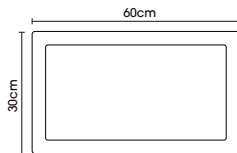

Power	24W
Lumens	1920lm
Lamp efficacy	80lm/W
Beam Angle	120°
Lifespan	12.000h
Frequency	50Hz / 60Hz
Power factor	>0.5
CRI	>70
Ingress protection	IP20
Material	Aluminium + PS
Warranty	2 years
Master carton	62.5 x 47.5 x 32.5cm

Color temperature
3.000K ●
4.000K ○
6.000K ●