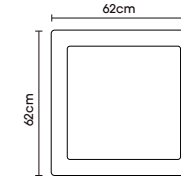

LED PANEL LIGHT RECESSED 620X620mm

Power	48W	36W
Lumens	3840lm	2880lm
Lamp efficacy	80lm/W	80lm/W
Beam Angle	120°	120°
Lifespan	25.000h	25.000h
Frequency	50Hz / 60Hz	50Hz / 60Hz
Power factor	>0.5	>0.5
CRI	>70	>70
Ingress protection	IP20	IP20
Material	Aluminium	Aluminium
Warranty	2 years	2 years
Master carton	66 x 23 x 66.5cm	67 x 20 x 70cm

Color temperature
3.000K ●
4.000K ○
6.000K ●