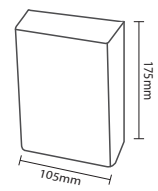

LED WALL LIGHT FRAMELESS 15W

Color temperature | 3.000K ●
4.000K ○
6.000K ●

Power	15W
Lumens	1350lm
Lamp efficacy	90lm/W
Beam Angle	120°
Lifespan	25.000h
Frequency	50Hz / 60Hz
Power factor	>0,5
CRI	>70
Ingress protection	IP65
Material	Polycarbonate + ABS
Warranty	2 years
Master carton	25.5 x 23.5 x 38.5cm