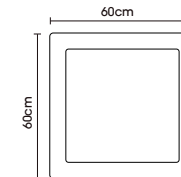

LED PANEL 48W CEILING 600X600mm

Power	48W
Lumens	3840lm
Lamp efficacy	80lm/W
Beam Angle	120°
Lifespan	30.000h
Frequency	50Hz / 60Hz
Power factor	>0.5
CRI	>70
Ingress protection	IP20
Material	Aluminium + PS
Warranty	2 years

Color temperature
3.000K ●
4.000K ○
6.000K ●