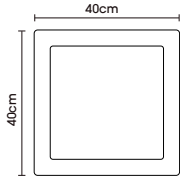

Power	30W
Lumens	2560lm
Lamp efficacy	85lm/W
Beam Angle	120°
Lifespan	30.000h
Frequency	50Hz / 60Hz
Power factor	>0.5
CRI	>70
Ingress protection	IP20
Material	Aluminium + PS
Warranty	2 years
Master carton Recessed	42.5 x 42 x 43cm
Master carton Surface	47 x 42 x 42.5cm

Color temperature
3.000K ●
4.000K ○
6.000K ●