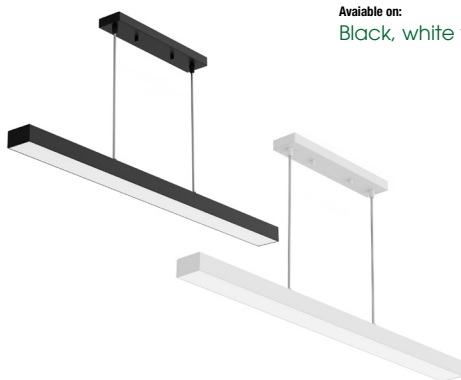

LED PENDANT LIGHT 20W 80.5 x 6 x 3.5cm

Color temperature | 3,000K 4,000K 6,000K

Available on:
Black, white finish

Power	20W
Lumens	1500lm
Lamp efficacy	75lm/W
Beam Angle	120°
Lifespan	30.000h
Frequency	50Hz / 60Hz
Power factor	>0.5
CRI	>80
Ingress protection	IP20
Material	PMMA SHAPE+PLASTIC BODY