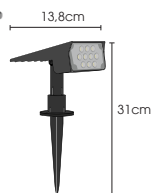

SOLAR SPOT LIGHT 150LM DUAL CCT

Controlled by switch

Bean Angle: 36°

Solar Panel	Crystalline 1,5W	
Lumens	75lm - 150lm	
Autonomy	up to 12h	
Battery	Lifio 3,7V 1500mAh Rechargeable	
Material	Plastic (ABS)	
Warranty	1 year	
Packaging	Color Box with 1 unit	

Color temperature
2.700K and 6.500K ●
White light + Green or Blue or Red ●
RGB ●