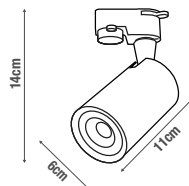

LED TRACK LIGHT 9W

Available on:
SET with track and 3x spot lights
CCT SELECTION BY SWITCH

Power	9W
Lumens	900lm
Lamp efficacy	100lm/W
Beam Angle	36°
Lifespan	30.000h
Frequency	50Hz / 60Hz
Power factor	>0.5
CRI	>80
Ingress protection	IP20
Material	ABS
Warranty	2 years

Color temperature
● 3.000K
○ 4.000K
● 6.000K