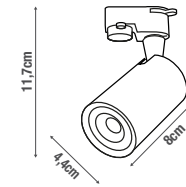

LED TRACK LIGHT 6W

Available on:
SET with track and 3x spot lights

Power	6W
Lumens	600lm
Lamp efficacy	100lm/W
Beam Angle	36°
Lifespan	30.000h
Frequency	50Hz / 60Hz
Power factor	>0.5
CRI	>80
Ingress protection	IP20
Material	Polycarbonate + Aluminium
Warranty	2 years

Color temperature
● 3.000K
○ 4.000K
● 6.000K