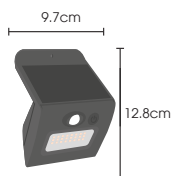

Solar Panel	Crystalline 0.7W
Lumens	300lm
Autonomy	Up to 12h autonomy with reduced brightness or 120x with full brightness
Battery	Lifio 3,7V 1500mAh Rechargeable
Material	Plastic (ABS)
Warranty	1 year
Packaging	Color Box with 1 unit
Master Carton	28 x 27.8 x 12.5cm