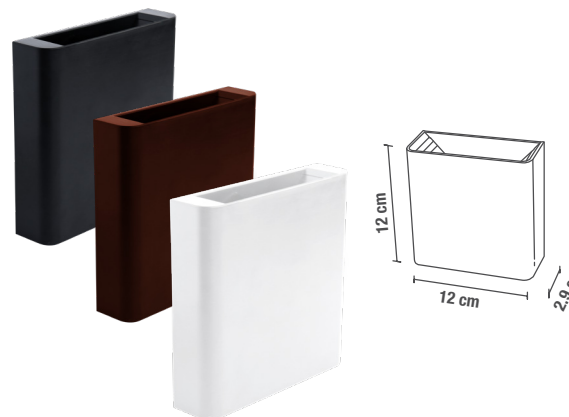

LED WALL LIGHT 3W

Power	3W
Lumens	180lm
Lamp efficacy	60lm/W
Beam Angle	90°
Lifespan	25.000h
Frequency	50Hz / 60Hz
Power factor	>0.5
CRI	>70
Ingress protection	IP65
Material	ABS
Warranty	2 years
Master carton	28 x 51.5 x 27.5cm

Color temperature
3.000K ●
4.000K ○
6.000K ●