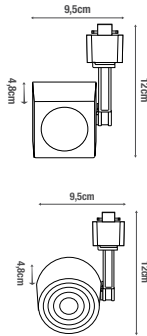

TRACK LIGHTS

LED TRACK LIGHT 5W

Available on:
SET with track and 3x spot lights

Power	5W
Lumens	450lm
Lamp efficacy	90lm/W
Beam Angle	36°
Lifespan	30.000h
Frequency	50Hz / 60Hz
Power factor	>0.5
CRI	>80
Ingress protection	IP20
Material	ABS
Warranty	2 years

Color temperature
● 3.000K
○ 4.000K
● 6.000K