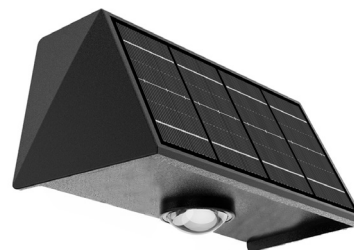

2X UP AND DOWN LIGHT SOLAR WALL LIGHT

Color temperature ☒ 3.000K ☒ 6.000K ☒ RGB

Solar Panel	Crystalline 0.3W
Lumens	10lm
Autonomy	up to 12h
Battery	AA 600mAh 1,2V NI-Mh Rechargeable
Material	Plastic (ABS)
Warranty	1 year
Packaging	Color Box with 1 unit