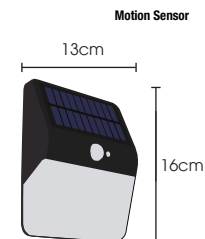

SOLAR LED PIR WALL LIGHT 400lm

Color temperature ☐ 4.000K ☒ 6.000K

Solar Panel	Crystalline 0.7W
Lumens	400lm
Autonomy	Up to 12h autonomy with reduced brightness or 120x with full brightness
Battery	Lifio 3,7V 1800mAh Rechargeable
Material	Plastic (ABS)
Warranty	1 year
Packaging	Color Box with 1 unit
Master Carton	34.5 x 15 x 18cm