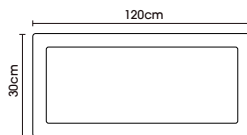

Power	48W
Lumens	3840lm
Lamp efficacy	80lm/W
Beam Angle	120°
Lifespan	12.000h
Frequency	50Hz / 60Hz
Power factor	>0.5
CRI	>70
Ingress protection	IP20
Material	Aluminium + PS
Warranty	2 years
Master carton Recessed	127 x 23 x 36cm

Color temperature
3.000K ●
4.000K ○
6.000K ●